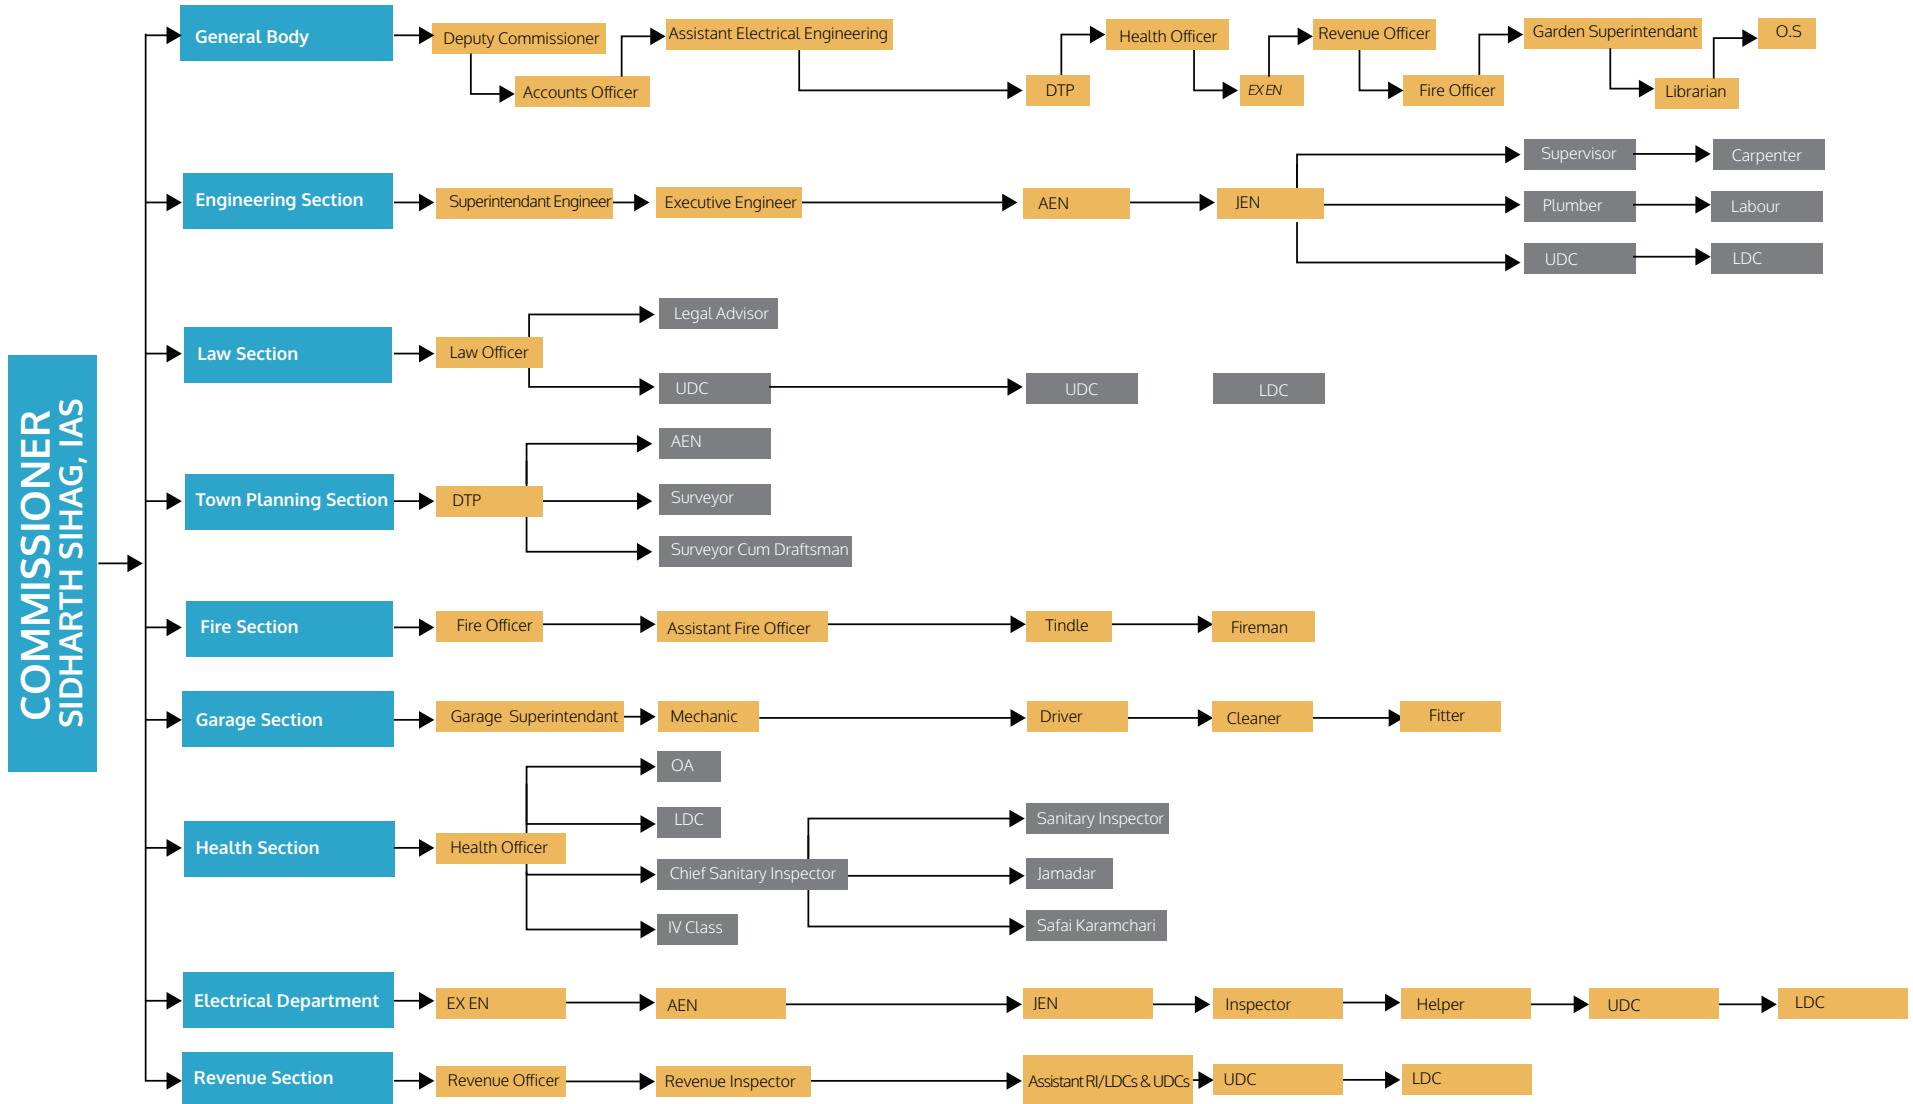

# Administrative Organisation Chart

JEN: Junior Engineer | OS: Office Superintendent | DTP: District Town Planner | UDC: Upper Division Clerk  
 LDC: Lower Division Clerk | AEN: Assistant Engineer | OA: Office Assistant | EX EN: Executive Engineer  
 RI: Revenue Inspector

Source: www.udaipurmc.org